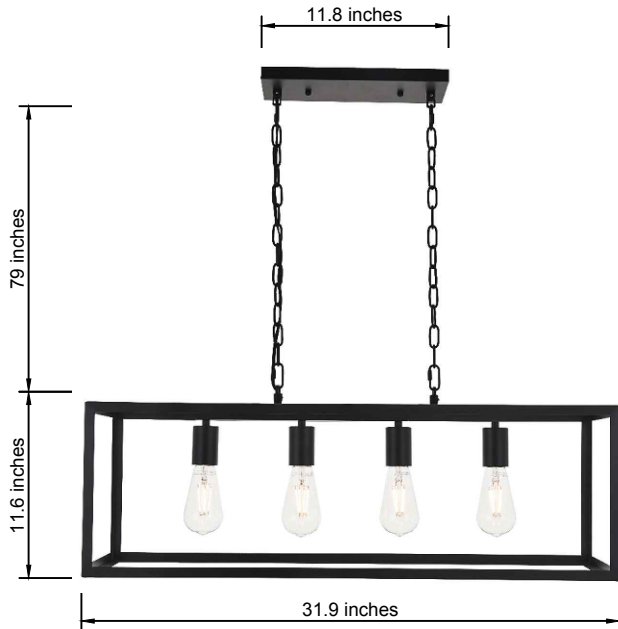

PRODUCT SPECIFICATION SHEET

Resolute COLLECTION

Resolute 4-Light Black Pendant

Black
Item No: LD4063D32BK

Black & Brass
Item No: LD4063D32BRB

Available Finishes

Dimensions

Canopy Size(in)	L11.8**W4.7**H1"
Chain/Rod Length	59"
Length	31.9"
Width	9.4"
Height	11.6"
Maximum Height	71"

Specifications

Finish	2 Finishes
Material	Iron
Glass Color	N/A
Type	Pendant
Hanging Device	Chain
Voltage	110-125V
Dimmable	YES
Warranty	1 Year Limited
Shipment Type	Small Parcel

Bulb / Socket

Socket Type	E26
Number of Lights	4
Wattage/Bulb	40W
Included	No

Installation

Indoor/Outdoor	Indoor
Dry/Wet/Damp	Dry
Weight	6.1 LBS
Wire Length	79"
Safety Rating	ETL Listed